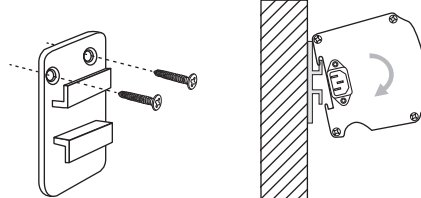

ZIGNATURE SERIES

TAB TENSIONED SCREEN

- An upgrade version of electric screen
- With tubular motor and remote control
- Unique cable borders to ensure flat surface
- Both wall and ceiling mount available
- Wired and wireless remote access
- Perfect for board and conference room

CONTROL SYSTEM

Casing Profile:

Installation Diagram:

Model	Ratio	Diagonal (inch)	Viewing Size W x H (mm)		Left & Right Black Border (mm)	Top Black Border (mm)	Bottom Black Border (mm)	Casing Size L x A x B (mm)		
		D	W	H	B1	B2	B3	L	A	B
Z-TTM-NTSC-72D	4:3	72	1370	1110	50	200	30	1800	90	90
Z-TTM-NTSC-84D		84	1650	1240				2080		
Z-TTM-NTSC-100D		100	1970	1480				2400		
Z-TTM-NTSC-120D		120	2380	1790				2810		
Z-TTM-NTSC-150D		150	2990	2240				3420		