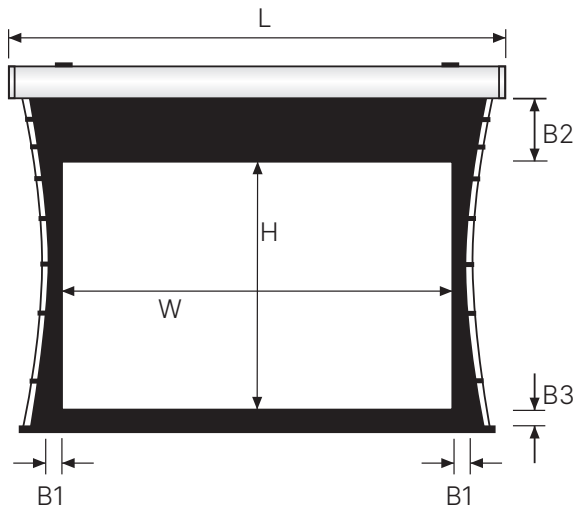

ZIGNATURE SERIES

TAB TENSIONED SCREEN

- An upgrade version of electric screen
- With tubular motor and remote control
- Unique cable borders to ensure flat surface
- Both wall and ceiling mount available
- Wired and wireless remote access
- Perfect for board and conference room

CONTROL SYSTEM

Casing Profile:

Installation Diagram:

Model	Ratio	Diagonal (inch)	Viewing Size W x H (mm)		Left & Right Black Border (mm)	Top Black Border (mm)	Bottom Black Border (mm)	Casing Size L x A x B (mm)		
		D	W	H	B1	B2	B3	L	A	B
Z-TTM-NTSC-72D	4:3	72	1370	1110	50	200	30	1800	90	90
Z-TTM-NTSC-84D		84	1650	1240				2080		
Z-TTM-NTSC-100D		100	1970	1480				2400		
Z-TTM-NTSC-120D		120	2380	1790				2810		
Z-TTM-NTSC-150D		150	2990	2240				3420		