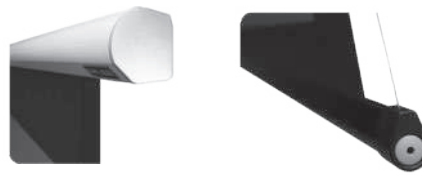

ZIGNATURE SERIES

TAB TENSIONED SCREEN

- An upgrade version of electric screen
- With tubular motor and remote control
- Unique cable borders to ensure flat surface
- Both wall and ceiling mount available
- Wired and wireless remote access
- Perfect for board and conference room

CONTROL SYSTEM

Casing Profile:

Installation Diagram:

Model	Ratio	Diagonal (inch)	Viewing Size W x H (mm)		Left & Right Black Border (mm)	Top Black Border (mm)	Bottom Black Border (mm)	Casing Size L x A x B (mm)		
		D	W	H	B1	B2	B3	L	A	B
Z-TTM-NTSC-72D	4:3	72	1370	1110	50	200	30	1800	90	90
Z-TTM-NTSC-84D		84	1650	1240				2080		
Z-TTM-NTSC-100D		100	1970	1480				2400		
Z-TTM-NTSC-120D		120	2380	1790				2810		
Z-TTM-NTSC-150D		150	2990	2240				3420		