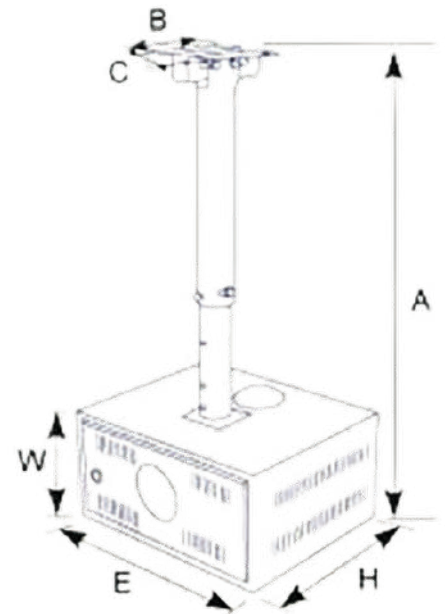

PROJECTOR SECURITY BOX

MEKI Projector Security Box is a projector ceiling mount to safeguard the projector at a public or outdoor area. Height adjustment ranges from 630mm to 990mm.

- Easy-installation
- Built-in Cooling Fan (Optional)
- Anti-theft
- Hinged door for easy access
- Open design for better ventilation
- Additional security available with optional pad locks
- Withstand projector weight up to maximum 15kg

Model	Material	Size (mm)						Packaging Specification (mm)	Weight (kg)			Cooling Fan
		A	B	C	E	H	W		Gross	Net	Load	
SB-4527W	Cold rolled steel sheet	630 - 990	100	75	430	350	210	460 x 390 x 235	5.0	5.5	15	No
SBF-4537W	Cold rolled steel sheet	630 - 990	100	75	450	370	220	460 x 390 x 235	6.2	7.6	15	Yes
SB-5745W	Cold rolled steel sheet	630 - 990	100	75	575	450	280	585 x 470 x 275	6.2	7.6	15	No