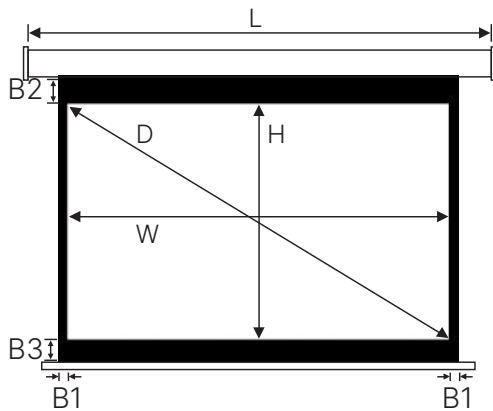

## VISTA SERIES TITAN ENGINEERING SCREEN

Meki Titan Engineering Screen is the best solution for theaters and other large-scale demonstrations sites. It is designed for both indoor or outdoor stages. Meki TES uses Pro-Matte white screen fabric, and the maximum width is up to 12 metres. It is equipped with a heavy duty bottom bar which stabilizes and keeps the screen to remain flat at all times, without deformation. Comes with built-in high quality silent tubular motor and built-in receiver.

### CONTROL SYSTEM

Installation diagram

Model	Ratio	Diagonal (inch)	Viewing Size W x H (mm)		Left & Right Black Border (mm)	Top Black Border (mm)	Bottom Black Border (mm)	Casing Size L x A x B (mm)		
		D	W	H	B1	B2	B3	L	A	B
TES-NTSC-250D	4:3	250	4980	3740	50	50	50	5610	400	420
TES-NTSC-300D		300	6000	4500	50	50	50	6630	400	420
TES-NTSC-400D		400	8010	6010	60	60	60	8660	450	500
TES-NTSC-500D		500	10020	7520	70	70	70	10690	450	500
TES-NTSC-600D		600	12040	9030	80	80	80	12730	450	500
TES-NTSC-250D	16:9	250	5400	3050	50	50	50	6070	400	420
TES-NTSC-300D		300	6530	3670	60	60	60	7180	400	420
TES-NTSC-400D		400	8920	4900	70	70	70	9390	450	500
TES-NTSC-400D		500	10920	6130	80	80	80	11610	450	500