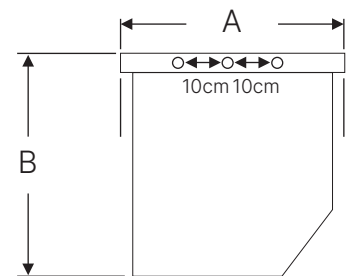

## VISTA SERIES TITAN ENGINEERING SCREEN

Meki Titan Engineering Screen is the best solution for theaters and other large-scale demonstrations sites. It is designed for both indoor or outdoor stages. Meki TES uses Pro-Matte white screen fabric, and the maximum width is up to 12 metres. It is equipped with a heavy duty bottom bar which stabilizes and keeps the screen to remain flat at all times, without deformation. Comes with built-in high quality silent tubular motor and built-in receiver.

### CONTROL SYSTEM

Installation diagram

Model	Ratio	Diagonal (inch)	Viewing Size W x H (mm)		Left & Right Black Border (mm)	Top Black Border (mm)	Bottom Black Border (mm)	Casing Size L x A x B (mm)		
		D	W	H	B1	B2	B3	L	A	B
TES-NTSC-250D	4:3	250	4980	3740	50	50	50	5610	400	420
TES-NTSC-300D		300	6000	4500	50	50	50	6630	400	420
TES-NTSC-400D		400	8010	6010	60	60	60	8660	450	500
TES-NTSC-500D		500	10020	7520	70	70	70	10690	450	500
TES-NTSC-600D		600	12040	9030	80	80	80	12730	450	500
TES-NTSC-250D	16:9	250	5400	3050	50	50	50	6070	400	420
TES-NTSC-300D		300	6530	3670	60	60	60	7180	400	420
TES-NTSC-400D		400	8920	4900	70	70	70	9390	450	500
TES-NTSC-400D		500	10920	6130	80	80	80	11610	450	500