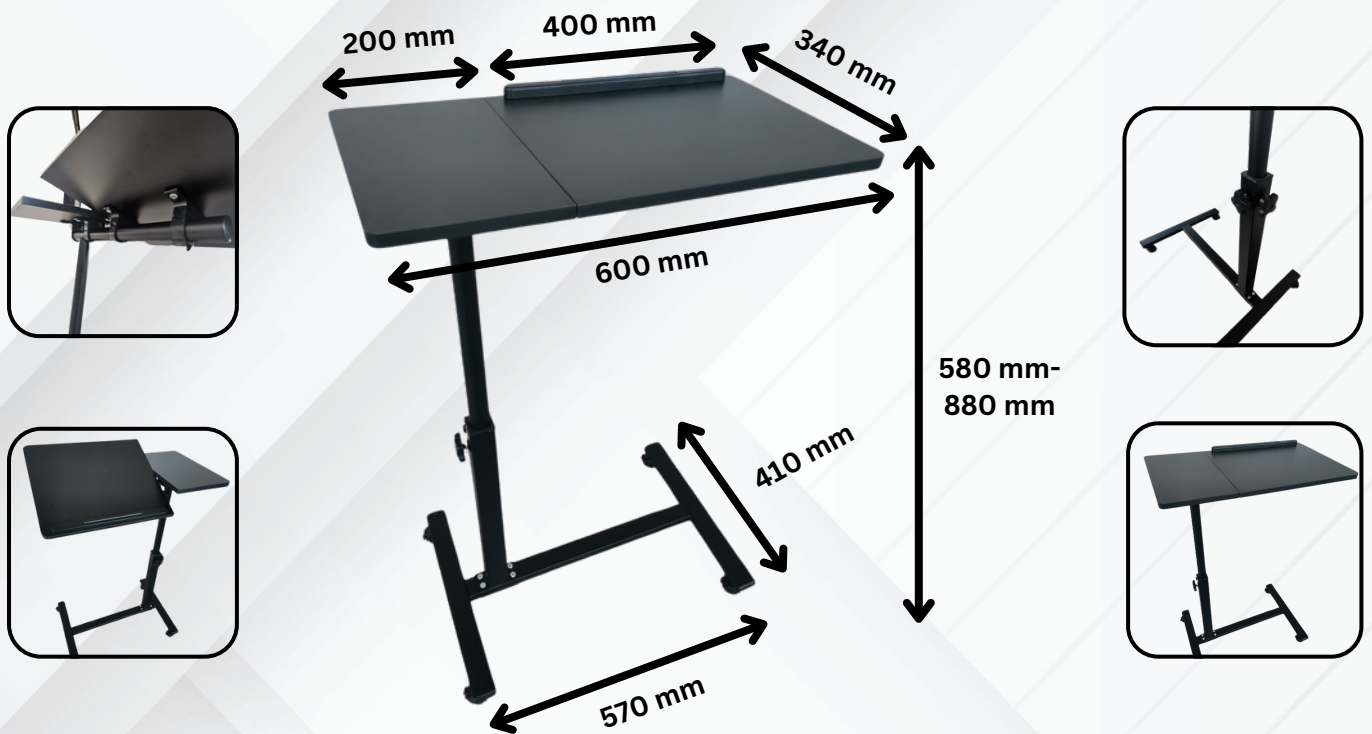

MEKI

PROJECTOR & LAPTOP TROLLEY (TS-2)

Height Adjustable Overbed
Table With Split Tilttable Desktop

For Projector & Trolley

- Adjustable Height: 580 – 880mm
- Board Size: 200 x 340 & 400 x 340mm (Overall 600 x 340 mm)
- 2 Tilttable Shelves with 1 Raised Edge to Protect Device Sliding Off
- 4 Lockable Caster Wheel Offer Maximum Stability
- Max Load Shelf Capacity: 7kg