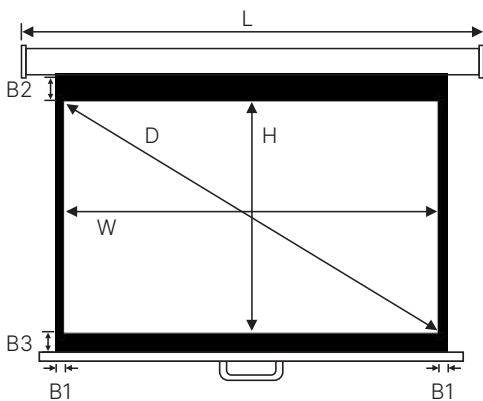

VISTA SERIES MANUAL WALL SCREEN

- Convenient hand pull adjuster
- Spring roller operated with auto stopping mechanism
- Durable in all environment condition
- Come with both wall and ceiling bracket
- Suitable for meeting rooms, schools and hotel function
- Easy to install

Casing Profile:

Installation Diagram:

Model	Ratio	Diagonal (inch)	Viewing Size W x H (mm)		Left & Right Black Border (mm)	Top Black Border (mm)	Bottom Black Border (mm)	Casing Size L x A x B (mm)		
		D	W	H	B1	B2	B3	L	A	B
MW-AV-60	1:1	85	1470	1470	25	25	25	1600	64	64
MW-AV-70		99	1730	1730	25	25	25	1860	64	64
MW-AV-80		113	1980	1980	25	25	25	2110	64	64
MW-AV-84		119	2080	2080	25	25	25	2210	64	64
MW-NTSC-84D	4:3	84	1660	1250	25	25	25	1790	64	64
MW-NTSC-100D		100	1980	1490	25	25	25	2110	64	64
MW-NTSC-120D		120	2390	1790	25	25	25	2520	64	64
MW-NTSC-150D		150	2950	2240	50	50	50	3130	76	76
MW-HD-80D	16:9	80	1720	945	25	25	25	1850	64	64
MW-HD-92D		92	1990	1100	25	25	25	2120	64	64
MW-HD-110D		110	2390	1320	25	25	25	2520	64	64
MW-HD-138D		138	2950	1620	25	25	25	3080	64	64
MW-HD-155D		155	3330	1830	50	50	50	3510	76	76