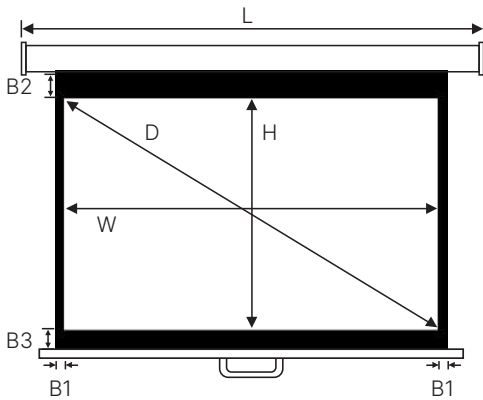

ZIGNATURE SERIES

MANUAL WALL SCREEN

- Convenient hand pull adjuster
- Spring roller operated with auto stopping mechanism
- Durable in all environment condition
- Come with both wall and ceiling bracket
- Suitable for meeting rooms, schools and hotel function
- Easy to install

Casing Profile:

Installation Diagram:

| Model | Ratio | Diagonal (inch) | Viewing Size W x H (mm) | | Left & Right Black Border (mm) | Top Black Border (mm) | Bottom Black Border (mm) | Casing Size L x A x B (mm) | | |
|----------------|-------|-----------------|-------------------------|------|--------------------------------|-----------------------|--------------------------|----------------------------|----|----|
| | | D | W | H | B1 | B2 | B3 | L | A | B |
| Z-MW-AV-60 | 1:1 | 85 | 1470 | 1470 | 25 | 25 | 25 | 1600 | 64 | 64 |
| Z-MW-AV-70 | | 99 | 1730 | 1730 | 25 | 25 | 25 | 1860 | 64 | 64 |
| Z-MW-AV-80 | | 113 | 1980 | 1980 | 25 | 25 | 25 | 2110 | 64 | 64 |
| Z-MW-AV-84 | | 119 | 2080 | 2080 | 25 | 25 | 25 | 2210 | 64 | 64 |
| Z-MW-NTSC-84D | 4:3 | 84 | 1660 | 1250 | 25 | 25 | 25 | 1790 | 64 | 64 |
| Z-MW-NTSC-100D | | 100 | 1980 | 1490 | 25 | 25 | 25 | 2110 | 64 | 64 |
| Z-MW-NTSC-120D | | 120 | 2390 | 1790 | 25 | 25 | 25 | 2520 | 64 | 64 |
| Z-MW-NTSC-150D | | 150 | 2950 | 2240 | 50 | 50 | 50 | 3130 | 76 | 76 |
| Z-MW-HD-80D | 16:9 | 80 | 1720 | 945 | 25 | 25 | 25 | 1850 | 64 | 64 |
| Z-MW-HD-92D | | 92 | 1990 | 1100 | 25 | 25 | 25 | 2120 | 64 | 64 |
| Z-MW-HD-110D | | 110 | 2390 | 1320 | 25 | 25 | 25 | 2520 | 64 | 64 |
| Z-MW-HD-138D | | 138 | 2950 | 1620 | 25 | 25 | 25 | 3080 | 64 | 64 |
| Z-MW-HD-155D | | 155 | 3330 | 1830 | 50 | 50 | 50 | 3510 | 76 | 76 |